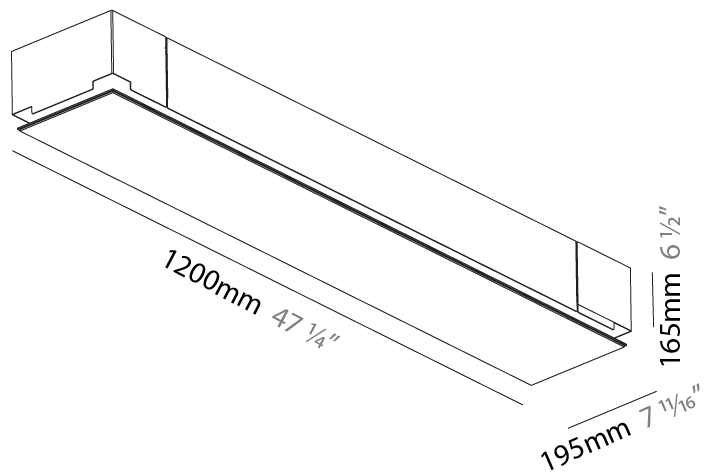

GENERAL

Series: Pi2
Subseries: Pi2 Whiteline
Brand: Prolight
Division: Architectural
Mounting Type: Trimless
Mounting Location: Ceiling
Subcategory: Ambient

PHYSICAL

Shape: Rectangle
Length (mm): 1200
Length (in): 47 1/4
Width (mm): 195
Width (in): 7 11/16
Depth (mm): 165
Depth (in): 6 1/2
Ceiling Thickness (mm): 10 / 12.5 / 15 / 25 / 30
Ceiling Thickness (in): 3/8 or 1/2 or 9/16 or 1 or 1 3/16
Min. Recessing Depth (mm): 180
Min. Recessing Depth (in): 7 1/16
Light Distribution: Direct
Weight (kg): 7.9
Weight (lbs): 17.38
Diffuser: PMMA - Opal
Fixture Material: Extruded Aluminum / Steel
Cut-out Measurements: 1235mm / 48 5/8" x 230mm / 9 1/16"
Upon Request: Unique Sizes Unique Ceiling Thickness Unique Mounting Depth Spot Inserts

ELECTRICAL

Lamp Type: LED (Zhaga Standard)
Total Output Wattage (W): 38.3
Dimming: [Tri-Mode (Non-Dimming and Phase Dimming (120Vac only) and 0-10V Dimming)](#)
Driver Included: Yes
Driver Location: Integrated
Driver Type: Constant Current - Universal
Driver Class: Class 2
Input Voltage (V): 120 - 277
Constant Current (MA): 500

LED

Color Temperature (°K): [3000](#) / [3500](#) / [4000](#)
Max. Delivered Lumen (lm): 3120 / 3352 / 3420
CRI: >80 CRI
Efficiency (%): 0.606
Lamp Life (hrs): 50000
Upon Request: RGB-W Tunable White Special Color Temperature CRI90

OPTICAL

RATINGS AND CERTIFICATIONS

Certified By: Certified for North American Standards
IP rating: IP20