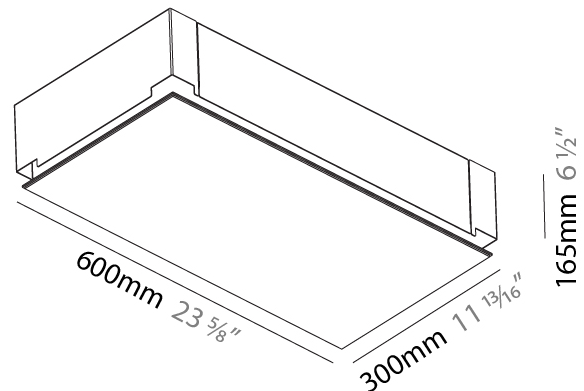

GENERAL

Series: Pi2
Subseries: Pi2 Whiteline
Brand: Prolicht
Division: Architectural
Mounting Type: Trimless
Mounting Location: Ceiling
Subcategory: Ambient

PHYSICAL

Shape: Rectangle
Length (mm): 600
Length (in): 23 5/8
Width (mm): 300
Width (in): 11 13/16
Depth (mm): 165
Depth (in): 6 1/2
Ceiling Thickness (mm): 10 / 12.5 / 15 / 25 / 30
Ceiling Thickness (in): 3/8 or 1/2 or 9/16 or 1 or 1 3/16
Min. Recessing Depth (mm): 180
Min. Recessing Depth (in): 7 1/16
Light Distribution: Direct
Weight (kg): 6.557
Weight (lbs): 14.53
Diffuser: PMMA - Opal
Fixture Material: Extruded Aluminum / Steel
Cut-out Measurements: 635mm / 25" x 335mm / 13 3/16"
Upon Request: Unique Sizes Unique Ceiling Thickness Unique Mounting Depth Spot Inserts

ELECTRICAL

Lamp Type: LED (Zhaga Standard)
Input Wattage (W): 26
Total Output Wattage (W): 23
Dimming: [Tri-Mode (Non-Dimming and Phase Dimming (120Vac only) and 0-10V Dimming)](#)
Driver Included: Yes
Driver Location: Integrated
Driver Type: Constant Current - Universal
Driver Class: Class 2
Input Voltage (V): 120 - 277
Constant Current (MA): 350

LED

[Color Temperature (*K): 3000 / 3500 / 4000](#)
Max. Delivered Lumen (lm): 1940 / 1970 / 2010
CRI: >80 CRI
Efficiency (%): 0.651
Lamp Life (hrs): 50000
Upon Request: RGB-W Tunable White Special Color Temperature CRI90

OPTICAL

RATINGS AND CERTIFICATIONS

Certified By: Certified for North American Standards
IP rating: IP20